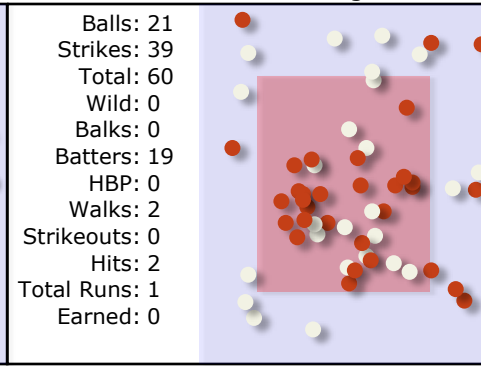

Kaden Ketchum - 4.33 innings